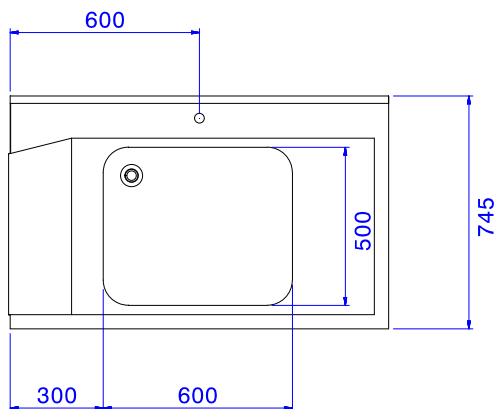

Prewash table with
600x500mm bowl for Hood
Type, r>l, 1200mm

Short Form Specification

Item No. _____

For hood type dishwashers. Constructed in 304 AISI stainless steel with back splash mm250h. N. 2 square 40x40mm tubular legs on height-adjustable feet. Bowl size mm600x500x250h with overflow pipe and drain hole. Basket direction: from right to left.

Main Features

- Supplied knocked-down and easy to assemble.
- Plain undershelves and pre-rinse units available as optional accessories.

Construction

- Stainless steel feet 50 mm adjustable in height to ensure that tables drain back into the dishwasher.
- Included splashback to prevent water spatter.
- Deep anti-drip profiles completely folded with lower edge for safe and easy cleaning.
- All surfaces smooth with polished finish.
- 40x40 mm square tubular legs in AISI 304 stainless steel.
- 700x500x300mm bowl available upon request.
- Constructed entirely in 304 AISI stainless steel.
- To be secured to the dishwasher and fitted with one pair of legs at the other end.

Sustainability

- Designed for 500x500 mm dishwashing racks (it is necessary to connect a rail to the table to avoid baskets from falling).

Optional Accessories

- Undershef for Dishwasher table, 1200 mm PNC 865352
- Basket guide for Dishwasher table with bowl 600 mm for Hood Type and Rack Type Dishwasher PNC 865370
- Floor fastening kit for 2 square legs PNC 865386
- Single plastic drain syphon 2 " for Sinks PNC 895313

APPROVAL: _____

Experience the Excellence
www.electroluxprofessional.com

Front

Side

Top

Key Information:

External dimensions, Width:	
865314 (BHHPT6B12R)	1200 mm
External dimensions, Depth:	745 mm
External dimensions, Height:	1170 mm
Net weight:	8 kg
Splashback Dimensions, Height:	300 mm
Basin dimensions:	600x500x300h