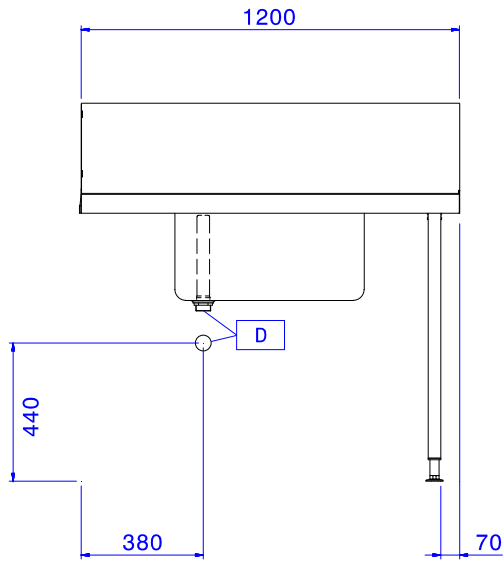

Prewash table with
600x500mm bowl for Hood
Type, r>l, 1200mm

Short Form Specification

Item No. _____

For hood type dishwashers. Constructed in 304 AISI stainless steel with back splash mm250h. N. 2 square 40x40mm tubular legs on height-adjustable feet. Bowl size mm600x500x250h with overflow pipe and drain hole. Basket direction: from right to left.

Main Features

- Supplied knocked-down and easy to assemble.
- Plain undershelves and pre-rinse units available as optional accessories.

Construction

- Stainless steel feet 50 mm adjustable in height to ensure that tables drain back into the dishwasher.
- Included splashback to prevent water spatter.
- Deep anti-drip profiles completely folded with lower edge for safe and easy cleaning.
- All surfaces smooth with polished finish.
- 40x40 mm square tubular legs in AISI 304 stainless steel.
- 700x500x300mm bowl available upon request.
- Constructed entirely in 304 AISI stainless steel.
- To be secured to the dishwasher and fitted with one pair of legs at the other end.

Sustainability

- Designed for 500x500 mm dishwashing racks (it is necessary to connect a rail to the table to avoid baskets from falling).

Optional Accessories

- Undershef for Dishwasher table, 1200 mm PNC 865352
- Basket guide for Dishwasher table with bowl 600 mm for Hood Type and Rack Type Dishwasher PNC 865370
- Floor fastening kit for 2 square legs PNC 865386
- Single plastic drain syphon 2 " for Sinks PNC 895313

APPROVAL: _____

Experience the Excellence
www.electroluxprofessional.com

Front

Side

Top

Key Information:

External dimensions, Width:	
865314 (BHHPT6B12R)	1200 mm
External dimensions, Depth:	745 mm
External dimensions, Height:	1170 mm
Net weight:	8 kg
Splashback Dimensions, Height:	300 mm
Basin dimensions:	600x500x300h