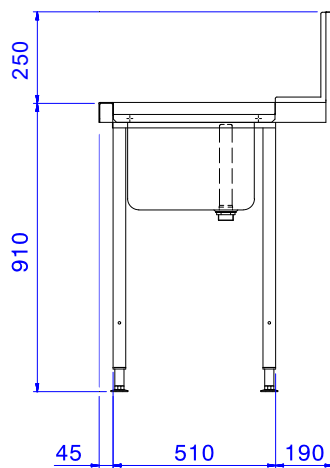

Prewash table with
600x500mm bowl for Hood
Type, r>l, 1200mm

Short Form Specification

Item No. _____

For hood type dishwashers. Constructed in 304 AISI stainless steel with back splash mm250h. N. 2 square 40x40mm tubular legs on height-adjustable feet. Bowl size mm600x500x250h with overflow pipe and drain hole. Basket direction: from right to left.

Main Features

- Supplied knocked-down and easy to assemble.
- Plain undershelves and pre-rinse units available as optional accessories.

Construction

- Stainless steel feet 50 mm adjustable in height to ensure that tables drain back into the dishwasher.
- Included splashback to prevent water spatter.
- Deep anti-drip profiles completely folded with lower edge for safe and easy cleaning.
- All surfaces smooth with polished finish.
- 40x40 mm square tubular legs in AISI 304 stainless steel.
- 700x500x300mm bowl available upon request.
- Constructed entirely in 304 AISI stainless steel.
- To be secured to the dishwasher and fitted with one pair of legs at the other end.

Sustainability

- Designed for 500x500 mm dishwashing racks (it is necessary to connect a rail to the table to avoid baskets from falling).

Optional Accessories

- Undershef for Dishwasher table, 1200 mm PNC 865352
- Basket guide for Dishwasher table with bowl 600 mm for Hood Type and Rack Type Dishwasher PNC 865370
- Floor fastening kit for 2 square legs PNC 865386
- Single plastic drain syphon 2 " for Sinks PNC 895313

APPROVAL: _____

Experience the Excellence
www.electroluxprofessional.com

Front

Side

Top

Key Information:

External dimensions, Width:	
865314 (BHHPT6B12R)	1200 mm
External dimensions, Depth:	745 mm
External dimensions, Height:	1170 mm
Net weight:	8 kg
Splashback Dimensions, Height:	300 mm
Basin dimensions:	600x500x300h